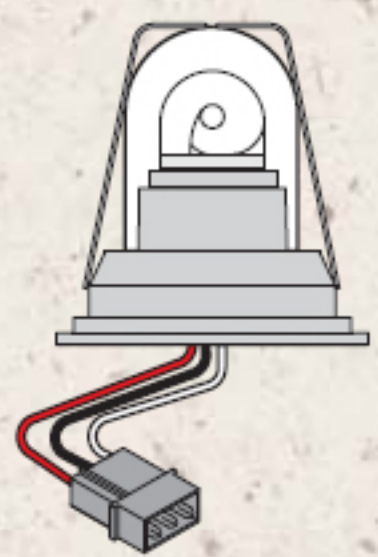

**OLD STYLE
RADIO SHIELDED**

A402
OLD

A470D
OLD STYLE

* A469A-D
OLD

**NEW STYLE
RADIO SHIELDED**

A402AD
NEW

RADIO SHIELDED
GASKET (NEW)

A470AD
NEW

A469B
NEW

NOTE -
* THE A469AD SHIELDED
FLASH TUBE ASSEMBLY
CAN NOT BE USED WITH:
The new A470AD Remote
Strobe Head Assembly as
shown, the new A402AD
Lens, or the new HR,DFA
Self Contained Strobe Light
Assembly.