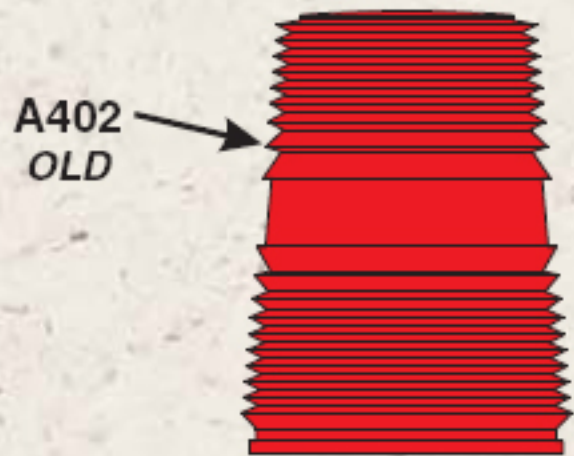

**OLD STYLE
RADIO SHIELDED**

A402
OLD

A470D
OLD STYLE

* A469A-D
OLD

**NEW STYLE
RADIO SHIELDED**

A402AD
NEW

RADIO SHIELDED
GASKET (NEW)

A470AD
NEW

A469B
NEW

NOTE -
* THE A469AD SHIELDED
FLASH TUBE ASSEMBLY
CAN NOT BE USED WITH:
The new A470AD Remote
Strobe Head Assembly as
shown, the new A402AD
Lens, or the new HR,DFA
Self Contained Strobe Light
Assembly.