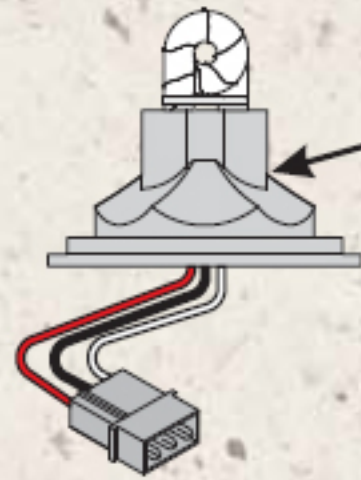

**OLD STYLE
RADIO SHIELDED**

A402
OLD

A470D
OLD STYLE

* A469A-D
OLD

**NEW STYLE
RADIO SHIELDED**

A402AD
NEW

RADIO SHIELDED
GASKET (NEW)

A470AD
NEW

A469B
NEW

NOTE -
* THE A469AD SHIELDED
FLASH TUBE ASSEMBLY
CAN NOT BE USED WITH:
The new A470AD Remote
Strobe Head Assembly as
shown, the new A402AD
Lens, or the new HR,DFA
Self Contained Strobe Light
Assembly.