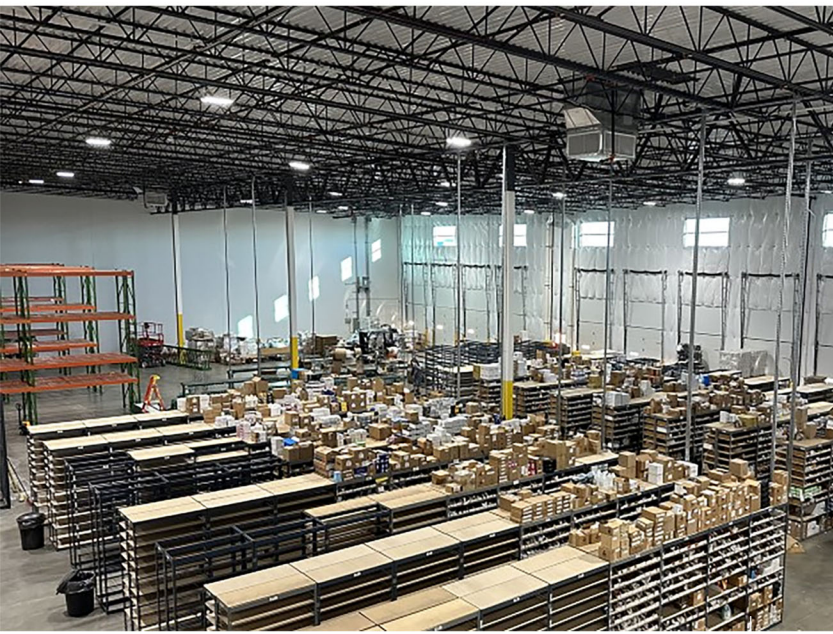

AIRCRAFT SPRUCE TEXAS GRAND OPENING SALE

**JOIN US
SATURDAY
MAR 8TH
8AM - 3PM**

**SPECIAL ON-SITE PRICING AND PROMOTIONS
FREE AIRCRAFT SPRUCE T-SHIRT
FOOD & DRINKS PROVIDED**

- **NEW 40,000 SQ.FT DISTRIBUTION CENTER**
- **INCREASED LOCAL INVENTORY**
- **LARGER SHOWROOM AND RETAIL STORE**