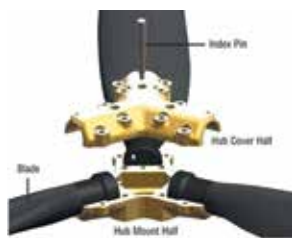

HUBS

Includes bolts and pitch change system

Model	Part No.	Price
Rotax, Jabiru	05-11028	---
2EK, 2EM6	05-11030	---
2G0M7, 2G0M8	05-11031	---
Jabiru	05-27138	---
2EM6	05-27139	---

PREMIUM SPINNERS

Specify Engine

Diameter	Part No.	Price
9.5"	05-10631	---
13" (RV)	05-10632	---

SENENICH PROPELLER FOR CESSNA 172'S

This propeller is STC's for Cessna 172's I thru P using Lycoming O-320 series engines. It is available in pitches of 56 to 60 and no spinner change is required. Features a full 2 inch diameter reduction. Model 74DM7S14-0-56-60 (Specify pitch) .....P/N 05-22301

PROPELLER BUSHINGS

SENENICH A-437 For installations with Continental taper shaft. 5/8" O.D. x 3/8" I.D. x 1/2" Long. Set of 6 .....P/N 05-01127

MCCAULEY A-1170 5/8" O.D. x 3/8" I.D. x 11/16" Long. Set of 6 .....P/N 05-01128

SENENICH COMPOSITE AIRCRAFT PROPELLERS

Senenich composite propellers are available for a wide range of experimental aircraft engines such as the Rotax 912, 912S, 914, Jabiru 2200 and 3300, Continental O-200, and Lycoming O-235, O-320, and O-360.

Replacement blades, hubs, bolt kits, extensions, and spinners are also available.

See www.aircraftspruce.ca for complete list of Senenich products, part numbers and prices.