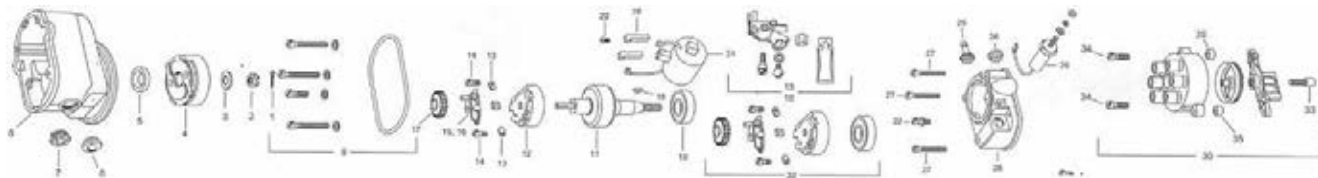

SLICK MAGNETO PARTS

6300 SERVICE PARTS LIST

No.	Description	6310	6314	6320	6324	6331	6340	6350	6351	6355	6360	Qty.	Price ea
1	Cotter pin	M2556	M2556	M2556	M2556	M2556	M2556	M2556	M2556	M2556	M2556	1	---
2	Nut, Impulse Coupling	M3019	M3019	M3019	M3019	M3019	M3019	M3019	M3019	M3019	M3019	1	---
3	Washer	M3172	M3172	M3172	M3172	-	-	-	-	-	-	1	---
4	Impulse Coupling Ass.	M3050	M3089	M3050	M3089	M3800	-	-	M3333	M3635	-	1	---
5	Oil Seal	M3062	M3062	M3062	M3062	M3331	M3331	M3331	M3331	M3331	M3331	1	---
6	Pressure Vent Plug	-	-	M3179	M3179	M3179	M3179	-	-	-	M3179	1	---
7	Air Vent	M1077	M1077	-	-	-	-	M1077	M1077	M1077	-	1	---
8	Frame	M3837	M3847	M3837	M3847	M3888	M3900	M3900	M3859	M3859	M3900	1	---
9	Gasket Pressure Kit	-	-	K3307	K3307	K3307	K3307	-	-	-	K3307	1	---
10	Ball Bearing	M3006	M3006	M3006	M3006	M3006	M3006	M3006	M3006	M3006	M3006	1	---
11	Rotor	M3047	M3093	M3047	M3093	M3792	M3801	M3117	M3327	M3416	M3117	1	---
13	Bearing Cap Clamp	M3018	M3018	M3018	M3018	M3018	M3018	M3018	M3018	M3018	M3018	2	---
14	Screw	M3221	M3221	M3221	M3221	M3221	M3221	M3221	M3221	M3221	M3221	2	---
15	Contact Pt. Kit-Primary	M3081	M3081	M3081	M3081	M3081	M3081	M3081	M3081	M3081	M3081	1	---
16	Contact Pt. Kit-Secondary	-	-	-	-	-	-	-	-	-	-	1	---
17	Rotor Gear	M3828	M3828	M3828	M3828	M3828	M3828	M3828	M3828	M3828	M3828	1	---
18	Woodruff Key	M2536	M2536	M2536	M2536	M2536	M2536	M2536	M2536	M2536	M2536	1	---
19	Coil Wedge	M3040	M3040	M3040	M3040	M3040	M3040	M3040	M3040	M3040	M3040	2	---
20	Screw	M3020	M3020	M3020	M3020	M3020	M3020	M3020	M3020	M3020	M3020	1	---
21	Coil	M3975	M3975	M3975	M3975	M3975	M3975	M3975	M3975	M3975	M3975	1	---
22	Screw	M2555	M2555	-	-	-	-	M2555	M2555	M2555	-	1	---
24	Screw	-	-	-	-	-	-	-	-	-	-	3	---
25	Pressure Tube Fitting	-	-	M3180	M3180	M1280	M1280	-	-	-	M1280	1	---
26	Air Vent with Hood	M3084	M3084	-	-	-	-	M3084	M3084	M3084	-	1	---
27	Screw	M3015	M3015	-	-	-	-	M3015	M3015	M3015	-	3	---
28	Housing, Distributor	M3902	M3902	M3902	M3902	M3902	M3902	M3902	M3902	M3902	M3902	1	---
29	Capacitor	K3984	K3984	K3984	K3984	K3984	K3984	K3984	K3984	K3984	K3984	1	---
31	Washer	M2532	M2532	-	-	-	-	M2532	M2532	M2532	-	1	---
32	Bearing Kit	K3320	K3320	K3320	K3320	K3319	K3319	K3319	K3319	K3319	K3319	1	---
33	Carbon Brush	M3215	M3215	M3215	M3215	M3215	M3215	M3215	M3215	M3215	M3215	1	---
34	Screw	M3021	M3021	M3021	M3021	M3021	M3021	M3021	M3021	M3021	M3021	2	---
35--	Spacer	M3826	M3826	M3826	M3826	M3826	M3826	M3826	M3826	M3826	M3826	2	---