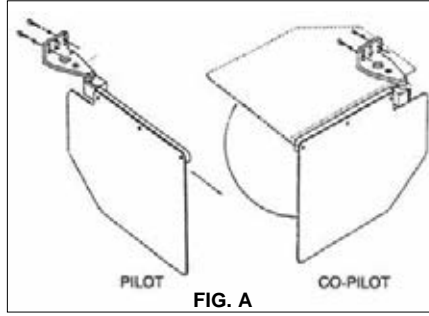

SUN VISORS

ROSEN SUN VISOR SYSTEM

Attention: Products noted in "Application Guide" with an (*) are sold in pairs.

Don't fly blind! Give yourself and your passengers that extra margin of safety. These are transparent sun visors which rotate and extend to offer complete cockpit protection from the sun. The oversize, tinted lens filters out 95% of the ultraviolet rays, reduces glare by 94% and heat by 86%. Distortion free. Fully STC'd and PMA'd. The system, which includes pilot and co-pilot visors, installs in minutes (exceptions: Cessna non-pressurized 210 requires 1-1/2 hours, Cessna 152 requires rivnut installation by an A&P).